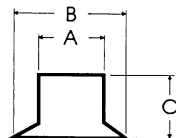

54-227-0

Part Number	A	B	C	Shaft
54-122-0	15mm	15mm	12mm	6.35mm
54-217-0	18mm	23mm	15mm	6.35mm
54-218-0	27mm	33mm	17mm	6.35mm
54-227-0	19mm	25mm	15mm	6.35mm
54-228-0	26mm	32mm	15mm	6.35mm
54-232-0	16mm	20mm	12mm	6.35mm
54-234-0	24mm	27mm	16mm	6.35mm
54-278-0	23mm	37mm	15mm	6.35mm
54-279-0	23mm	37mm	15mm	6.35mm
54-374-0	30mm	Pointer Knob		6.35mm

Use -2 for Display Package 6.35mm = 1/4"

Dimension Drawing