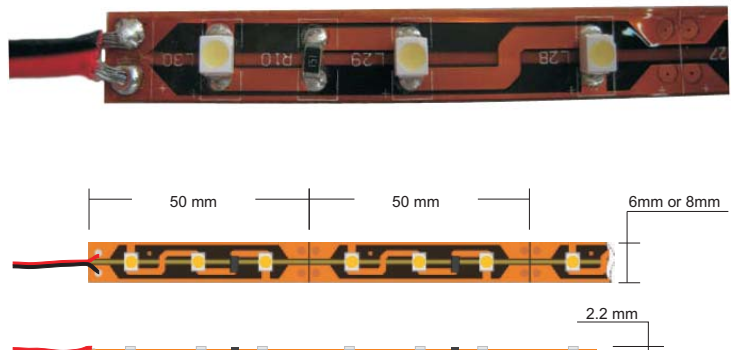

## INDOOR SERIES - BARE PCB LED STRIP SPECIFICATION

**Input Voltage:** DC 12V  
**Forward Current:** 0.4A per 1m (60 pcs LED Strip)  
**Power Dissipation:** 4.8W per 1m (60 pcs LED Strip)  
 Very bright & low power consumption. Long life span LED lights, more than 50,000 hours.  
 Adhesive back, peel & stick. Ideal for sign letters and channel letters, concealed lights, room lighting  
 Non Water-Proof, IP20 (2 - Protected against solid objects up to 12mm<sup>3</sup>, 0 - No protection)

## SILICONE COATED SERIES LED STRIP SPECIFICATION

**Input Voltage:** DC 12V  
**Forward Current:** 0.4A per 1m (60 pcs LED Strip)  
**Power Dissipation:** 4.8W per 1m (60 pcs LED Strip)  
**Waterproof IP65:** 6 - Totally protected against dust, 5 - Protected against low pressure jets of water from all directions - limited ingress permitted

## SILICONE SLEEVE SERIES LED STRIP SPECIFICATION

**Input Voltage:** DC 12V  
**Forward Current:** 0.4A per 1m (60 pcs LED Strip)  
**Power Dissipation:** 4.8W per 1m (60 pcs LED Strip)  
**Waterproof IP67:** 6 - Totally protected against dust,  
 7 - Protected against the effect of immersion between 15cm and 1m  
**Very bright & low power consumption. Long life span LED lights, more than 50,000 hours.**