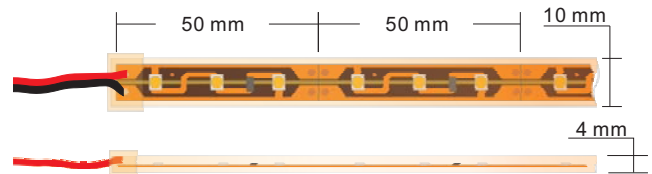

SILICONE SLEEVE SERIES LED STRIP SPECIFICATION

Input Voltage: DC 12V
Forward Current: 0.4A per 1m (60 pcs LED Strip)
Power Dissipation: 4.8W per 1m (60 pcs LED Strip)
Waterproof IP67: 6 - Totally protected against dust,
7 - Protected against the effect of immersion between 15cm and 1m
Very bright & low power consumption. Long life span LED lights, more than 50,000 hours.

Part Number	Length [m] / LED [PCS]	Material Type	Emitted Color	Luminous Flux [ΦV]	Dominant Wavelength [nm]	Color Temperature [CCT]	View Angle
55-7230B-0	0.5 / 30	InGaN	Blue	180	470	n/a	120
55-7230G-0	0.5 / 30	InGaN	Green	240	525	n/a	120
55-7230R-0	0.5 / 30	AlGaInP	Red	180	625	n/a	120
55-7230Y-0	0.5 / 30	AlGaInP	Yellow	180	590	n/a	120
55-7230W-0	0.5 / 30	InGaN	White	180	n/a	6000	120
55-7230WW-0	0.5 / 30	InGaN	Warm White	180	n/a	3300	120
55-7260B-0	1 / 60	InGaN	Blue	180	470	n/a	120
55-7260G-0	1 / 60	InGaN	Green	240	525	n/a	120
55-7260R-0	1 / 60	AlGaInP	Red	180	625	n/a	120
55-7260Y-0	1 / 60	AlGaInP	Yellow	180	590	n/a	120
55-7260W-0	1 / 60	InGaN	White	180	n/a	6000	120
55-7260WW-0	1 / 60	InGaN	Warm White	180	n/a	3300	120
55-72300B-0	5 / 300	InGaN	Blue	180	470	n/a	120
55-72300G-0	5 / 300	InGaN	Green	240	525	n/a	120
55-72300R-0	5 / 300	AlGaInP	Red	180	625	n/a	120
55-72300Y-0	5 / 300	AlGaInP	Yellow	180	590	n/a	120
55-72300W-0	5 / 300	InGaN	White	180	n/a	6000	120
55-72300WW-0	5 / 300	InGaN	Warm White	180	n/a	3300	120