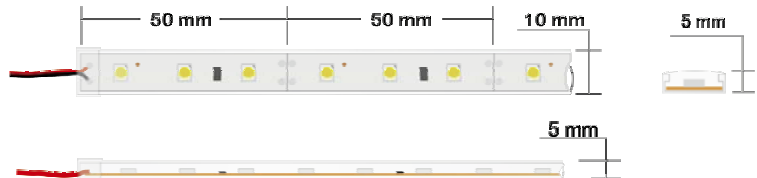

SILICON ENCAPSULATED SERIES LED STRIP SPECIFICATION

Input Voltage: DC 12V
Forward Current: 0.4A per 1m (60 pcs LED Strip)
Power Dissipation: 4.8W per 1m (60 pcs LED Strip)
Waterproof IP68: 6 - Totally protected against dust,
8 - Protected against long periods of immersion under pressure
Very bright & low power consumption. Long life span LED lights, more than 50,000 hours.

Part Number	Length [m] / LED [PCS]	Material Type	Emitted Color	Luminous Flux [ΦV]	Dominant Wavelength [nm]	Color Temperature [CCT]	View Angle
55-7330B-0	0.5 / 30	InGaN	Blue	180	470	n/a	120
55-7330G-0	0.5 / 30	InGaN	Green	240	525	n/a	120
55-7330R-0	0.5 / 30	AlGaInP	Red	180	625	n/a	120
55-7330Y-0	0.5 / 30	AlGaInP	Yellow	180	590	n/a	120
55-7330W-0	0.5 / 30	InGaN	White	180	n/a	6000	120
55-7330WW-0	0.5 / 30	InGaN	Warm White	180	n/a	3300	120
55-7360B-0	1 / 60	InGaN	Blue	180	470	n/a	120
55-7360G-0	1 / 60	InGaN	Green	240	525	n/a	120
55-7360R-0	1 / 60	AlGaInP	Red	180	625	n/a	120
55-7360Y-0	1 / 60	AlGaInP	Yellow	180	590	n/a	120
55-7360W-0	1 / 60	InGaN	White	180	n/a	6000	120
55-7360WW-0	1 / 60	InGaN	Warm White	180	n/a	3300	120
55-73300B-0	5 / 300	InGaN	Blue	180	470	n/a	120
55-73300G-0	5 / 300	InGaN	Green	240	525	n/a	120
55-73300R-0	5 / 300	AlGaInP	Red	180	625	n/a	120
55-73300Y-0	5 / 300	AlGaInP	Yellow	180	590	n/a	120
55-73300W-0	5 / 300	InGaN	White	180	n/a	6000	120
55-73300WW-0	5 / 300	InGaN	Warm White	180	n/a	3300	120