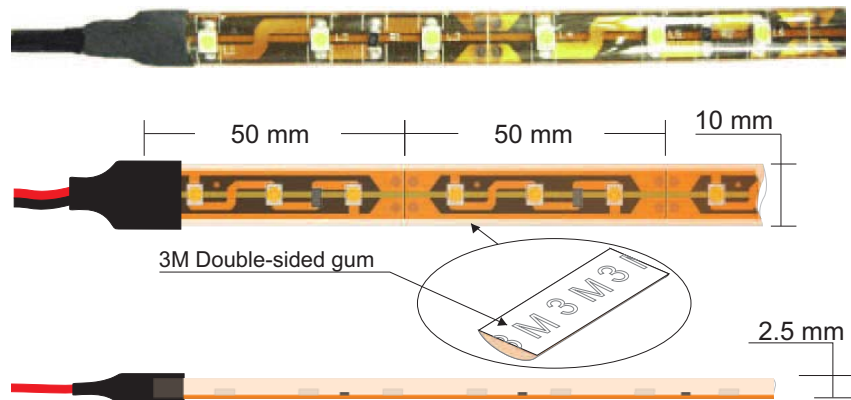

SILICONE COATED SERIES LED STRIP SPECIFICATION

Input Voltage: DC 12V
Forward Current: 0.4A per 1m (60 pcs LED Strip)
Power Dissipation: 4.8W per 1m (60 pcs LED Strip)
Waterproof IP65: 6 - Totally protected against dust, 5 - Protected against low pressure jets of water from all directions - limited ingress permitted

Very bright & low power consumption. Long life span LED lights, more than 50,000 hours.
Adhesive back, peel & stick.

Part Number	Length [m] / LED [PCS]	Material Type	Emitted Color	Luminous Flux [Φ_V]	Dominant Wavelength [nm]	Color Temperature [CCT]	View Angle
55-7130B-0	0.5 / 30	InGaN	Blue	180	470	n/a	120
55-7130G-0	0.5 / 30	InGaN	Green	240	525	n/a	120
55-7130R-0	0.5 / 30	AlGaInP	Red	180	625	n/a	120
55-7130Y-0	0.5 / 30	AlGaInP	Yellow	180	590	n/a	120
55-7130W-0	0.5 / 30	InGaN	White	180	n/a	6000	120
55-7130WW-0	0.5 / 30	InGaN	Warm White	180	n/a	3300	120
55-7160B-0	1 / 60	InGaN	Blue	180	470	n/a	120
55-7160G-0	1 / 60	InGaN	Green	240	525	n/a	120
55-7160R-0	1 / 60	AlGaInP	Red	180	625	n/a	120
55-7160Y-0	1 / 60	AlGaInP	Yellow	180	590	n/a	120
55-7160W-0	1 / 60	InGaN	White	180	n/a	6000	120
55-7160WW-0	1 / 60	InGaN	Warm White	180	n/a	3300	120
55-71300B-0	5 / 300	InGaN	Blue	180	470	n/a	120
55-71300G-0	5 / 300	InGaN	Green	240	525	n/a	120
55-71300R-0	5 / 300	AlGaInP	Red	180	625	n/a	120
55-71300Y-0	5 / 300	AlGaInP	Yellow	180	590	n/a	120
55-71300W-0	5 / 300	InGaN	White	180	n/a	6000	120
55-71300WW-0	5 / 300	InGaN	Warm White	180	n/a	3300	120