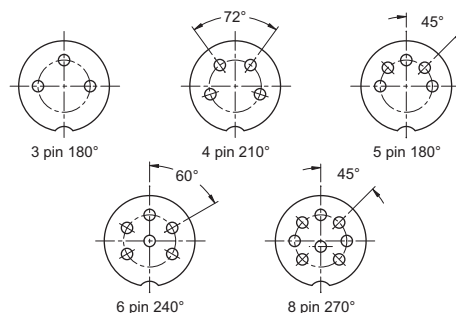

24-697-0 Bulk
24-697-1 Pkg

DIN CONNECTORS

INLINE DIN JACKS

25-130-0 3-position
25-150-0 5-position
25-160-0 6-position
25-180-0 8-position
Use -1 for Display Package

INLINE DIN PLUGS

25-230-0 3-position
25-240-0 4-position
25-250-0 5-position
25-260-0 6-position
25-280-0 8-position
Use -1 for Display Package

CHASSIS MOUNT DIN JACKS

25-350-0 5-position
25-360-0 6-position
Use -1 for Display Package

METAL INLINE DIN PLUG

25-450-0 5-pos.
25-450-1 Pkg

STANDARD 'DIN' PIN LAYOUTS

Mini DIN Connectors on next page

MODE ELECTRONICS LTD.
211 - 2999 UNDERHILL AVE.,
BURNABY, B.C., CANADA, V5A 3C2
Phone: 604-435-6633
Fax: 604-435-8890
Toll Free: 1-800-663-4992
Web Site: www.mode-elec.com