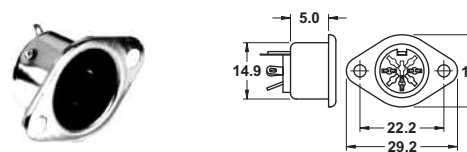

24-681-0 Bulk
24-681-1 Pkg

Stereo chassis jack. 9mm mounting hole

24-690-0 Bulk
24-690-1 Pkg

Stereo chassis jack with switch.
9mm mounting hole

24-691-0 Bulk
24-691-1 Pkg

Stereo chassis jack with 2 SPDT
switches. 9mm mounting hole

24-697-0 Bulk
24-697-1 Pkg

DIN CONNECTORS

INLINE DIN JACKS

25-130-0 3-position
25-150-0 5-position
25-160-0 6-position
25-180-0 8-position
Use -1 for Display Package

INLINE DIN PLUGS

25-230-0 3-position
25-240-0 4-position
25-250-0 5-position
25-260-0 6-position
25-280-0 8-position
Use -1 for Display Package

CHASSIS MOUNT DIN JACKS

25-350-0 5-position
25-360-0 6-position
Use -1 for Display Package

METAL INLINE DIN PLUG

25-450-0 5-pos.
25-450-1 Pkg

STANDARD 'DIN' PIN LAYOUTS

Mini DIN Connectors on next page

MODE ELECTRONICS LTD.
211 - 2999 UNDERHILL AVE.,
BURNABY, B.C., CANADA, V5A 3C2
Phone: 604-435-6633
Fax: 604-435-8890
Toll Free: 1-800-663-4992
Web Site: www.mode-elec.com