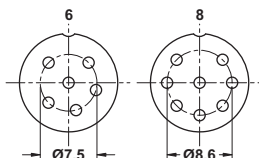

**INLINE PLUGS**

- 25-722-0** 2-position
- 25-723-0** 3-position
- 25-724-0** 4-position
- 25-725-0** 5-position
- 25-726-0** 6-position
- 25-728-0** 8-position
- Use -1 for Display Package

**CHASSIS JACKS**

- 25-732-0** 2-position
- 25-733-0** 3-position
- 25-734-0** 4-position
- 25-735-0** 5-position
- 25-736-0** 6-position
- 25-738-0** 8-position
- Use -1 for Display Package

**Pin Layout**

**MINIATURE CONNECTORS**

**CHASSIS JACKS**

- 25-732M-0** 2-position
- 25-734M-0** 4-position
- 25-735M-0** 5-position
- Use -1 for Display Pkg.

**Pin Layout**

**PRECISION MINIATURE CONNECTOR**

This miniature precision six contact connector features gold plated contacts, threaded locking ring and precision fit and finish.