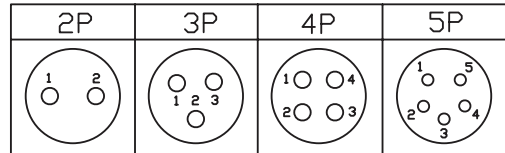

- 25-732-0** 2-position
- 25-733-0** 3-position
- 25-734-0** 4-position
- 25-735-0** 5-position
- 25-736-0** 6-position
- 25-738-0** 8-position
- Use -1 for Display Package

**Pin Layout**

**MINIATURE CONNECTORS**

These are miniature versions of our 25-72X and 25-73X series (approx. 30% smaller).

**INLINE PLUGS**

- 25-722M-0** 2-position
- 25-723M-0** 3-position
- 25-724M-0** 4-position
- 25-725M-0** 5-position
- Use -1 for Display Pkg.

**CHASSIS JACKS**

- 25-732M-0** 2-position
- 25-734M-0** 4-position
- 25-735M-0** 5-position
- Use -1 for Display Pkg.

**Pin Layout**

**PRECISION MINIATURE CONNECTOR**

This miniature precision six contact connector features gold plated contacts, threaded locking ring and precision fit and finish.