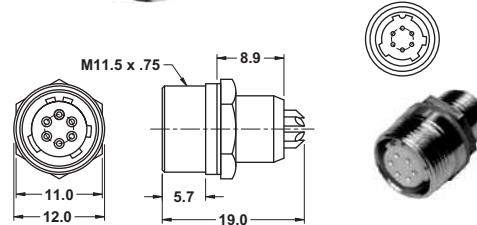

These are miniature versions of our 25-72X and 25-73X series (approx. 30% smaller).

**INLINE PLUGS**

- 25-722M-0** 2-position
- 25-723M-0** 3-position
- 25-724M-0** 4-position
- 25-725M-0** 5-position
- Use -1 for Display Pkg.

**CHASSIS JACKS**

- 25-732M-0** 2-position
- 25-734M-0** 4-position
- 25-735M-0** 5-position
- Use -1 for Display Pkg.

**Pin Layout**

**PRECISION MINIATURE CONNECTOR**

This miniature precision six contact connector features gold plated contacts, threaded locking ring and precision fit and finish.

- 25-746-0** 6-position plug
- 25-746-1** Display Package
- 25-756-0** 6-position jack
- 25-756-1** Display Package

**M12 WATERPROOF (IP67) CONNECTORS**

**INLINE PLUGS**

- 25-814-0** 4-position
- 25-815-0** 5-position
- 25-818-0** 8-position
- Use -1 for Display Pkg.