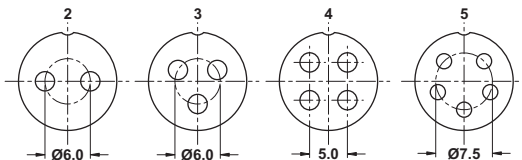

**INLINE PLUGS**

- 25-722-0** 2-position
- 25-723-0** 3-position
- 25-724-0** 4-position
- 25-725-0** 5-position
- 25-726-0** 6-position
- 25-728-0** 8-position
- Use -1 for Display Package

**CHASSIS JACKS**

- 25-732-0** 2-position
- 25-733-0** 3-position
- 25-734-0** 4-position
- 25-735-0** 5-position
- 25-736-0** 6-position
- 25-738-0** 8-position
- Use -1 for Display Package

**Pin Layout**

**MINIATURE CONNECTORS**