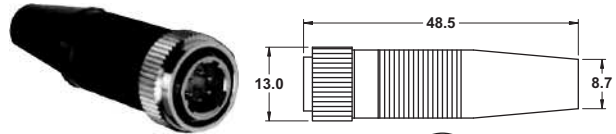

**CHASSIS JACKS**

- 25-732M-0** 2-position
- 25-734M-0** 4-position
- 25-735M-0** 5-position
- Use -1 for Display Pkg.

**Pin Layout**

**PRECISION MINIATURE CONNECTOR**

This miniature precision six contact connector features gold plated contacts, threaded locking ring and precision fit and finish.