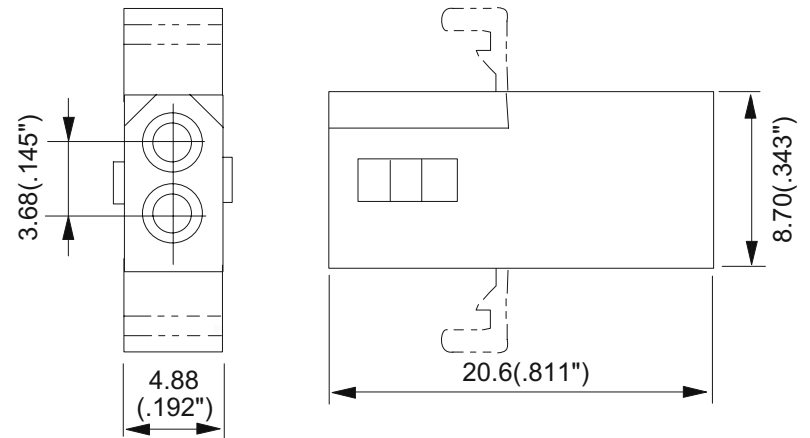

Plug (37-002-0)

37-002-0 Uses 37-900-0 Contacts

Receptacle (37-102-0)

37-102-0 Uses 37-910-0 Contacts

Specifications:

Material: Nylon UL 94V-2
 Current Rating: 5 A @ 250V Max.
 Standard Color: Natural
 Env. Prot. Material: **RoHS** Compliant

TITLE .062" CONNECTOR - 2 CONTACTS PLUG / RECEPTACLE		SCALE NTS
DRAWING NO. 37-002/102		
		UNITS mm(inch)
FILE NAME 37-002&102.pdf		SHEET 1/1

Mode Electronics Part Number 37-002/102-0