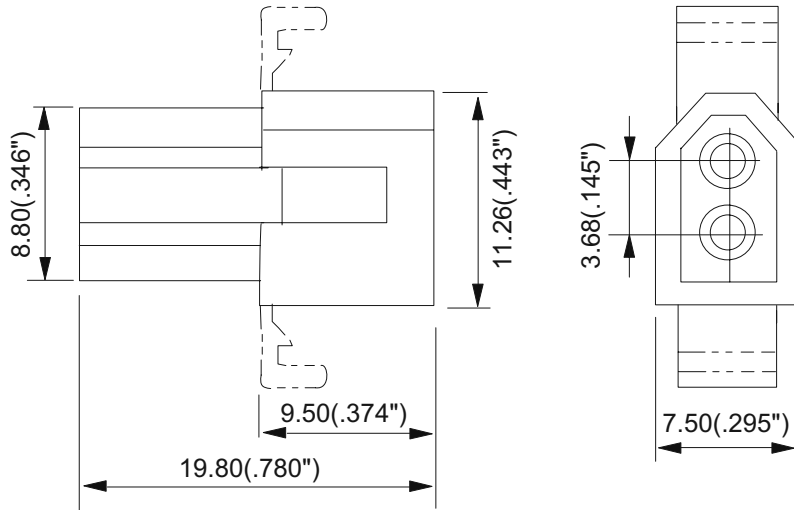

Plug (37-002-0)

37-002-0 Uses 37-900-0 Contacts

Receptacle (37-102-0)

37-102-0 Uses 37-910-0 Contacts

Specifications:

Material: Nylon UL 94V-2
 Current Rating: 5 A @ 250V Max.
 Standard Color: Natural
 Env. Prot. Material: **RoHS** Compliant

TITLE .062" CONNECTOR - 2 CONTACTS PLUG / RECEPTACLE		SCALE NTS
DRAWING NO. 37-002/102		
		UNITS mm(inch)
FILE NAME 37-002&102.pdf		SHEET 1/1

Mode Electronics Part Number 37-002/102-0