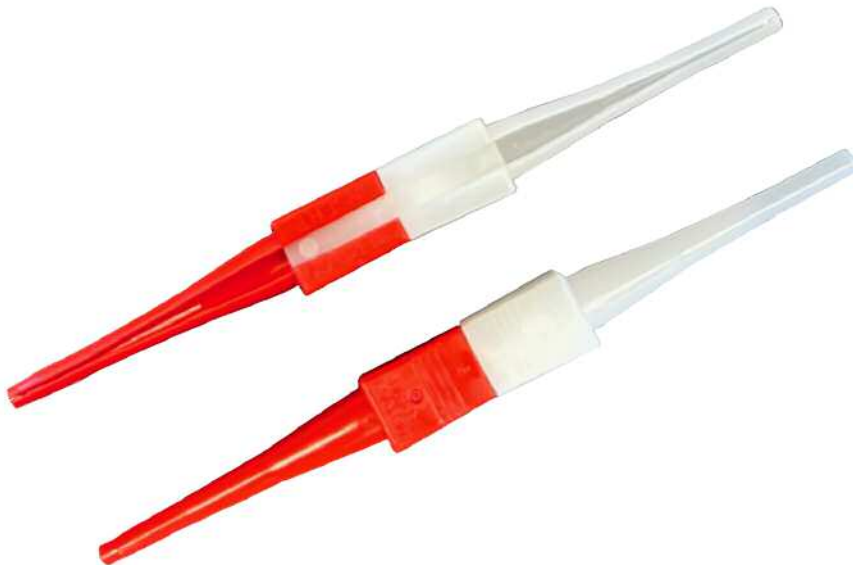

## D-SUB Insertion/Extraction Tool

Handy tool for inserting and extracting D-sub crimped pins.

**84-202-0 Bulk**

**84-202-1 Display Pkg.**

All plastic.

**84-203-0 Bulk**

**84-203-1 Display Pkg.**