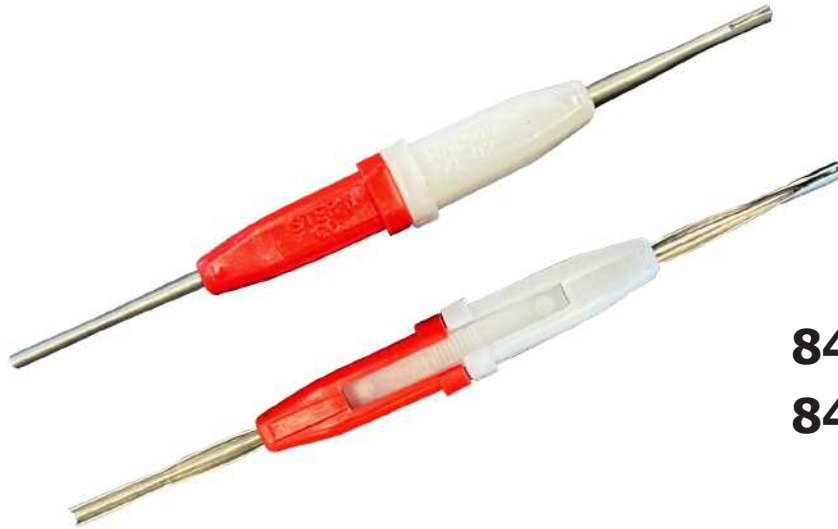

## D-SUB Insertion/Extraction Tool

Handy tool for inserting and extracting D-sub crimped pins.

**84-202-0 Bulk**

**84-202-1 Display Pkg.**

All plastic.

**84-203-0 Bulk**

**84-203-1 Display Pkg.**